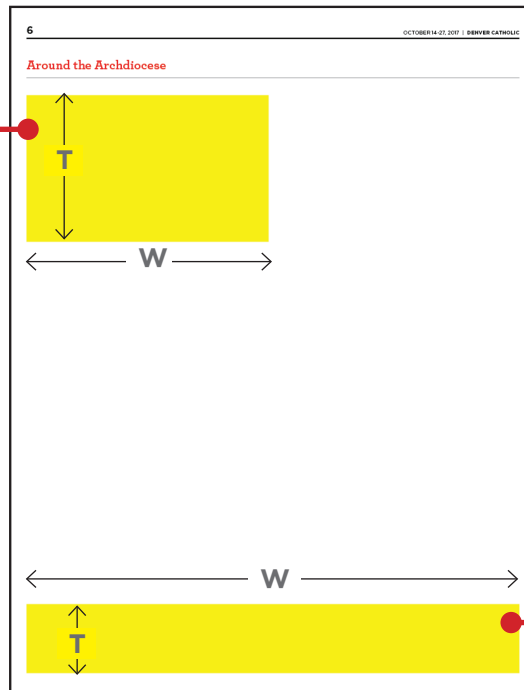

Denver Catholic

ADVERTISING Sizes & Specs

FRONT PAGE BANNERS

Top Banner
9.5 x 1.6667 in
W T

Bottom Banner
5.4722 x 2.8333 in
W T

1/16 PAGE

1/16
4.6667 x 1.3333 in
W T

Denver Catholic

ADVERTISING Sizes & Specs

1/8 PAGE

1/8 Standard
4.6667 x 2.8333 in
W T

1/8 Strip
9.5 x 1.3333 in
W T

1/4 PAGE

1/4 Standard
4.6667 x 5.8333 in
W T

1/4 Strip
9.5 x 2.8333 in
W T

Denver Catholic

ADVERTISING Sizes & Specs

1/6 PAGE

1/6
4.6667 x 4.3333 in
W T

1/3 PAGE

1/3
4.6667 x 8.8333 in
W T

Denver Catholic

ADVERTISING Sizes & Specs

1/2 PAGE