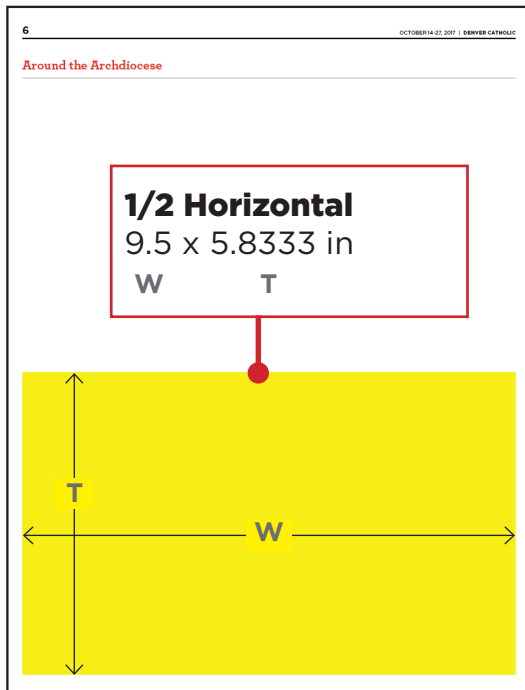

Denver Catholic

ADVERTISING Sizes & Specs

FRONT PAGE BANNERS

Top Banner
9.5 x 1.6667 in
W T

Bottom Banner
5.4722 x 2.8333 in
W T

1/16 PAGE

1/16
4.6667 x 1.3333 in
W T

Denver Catholic

ADVERTISING Sizes & Specs

1/8 PAGE

1/8 Standard
4.6667 x 2.8333 in
W T

1/8 Strip
9.5 x 1.3333 in
W T

1/4 PAGE

1/4 Standard
4.6667 x 5.8333 in
W T

1/4 Strip
9.5 x 2.8333 in
W T

Denver Catholic

ADVERTISING Sizes & Specs

1/6 PAGE

1/6
4.6667 x 4.3333 in
W T

1/3 PAGE

1/3
4.6667 x 8.8333 in
W T

Denver Catholic

ADVERTISING Sizes & Specs

1/2 PAGE