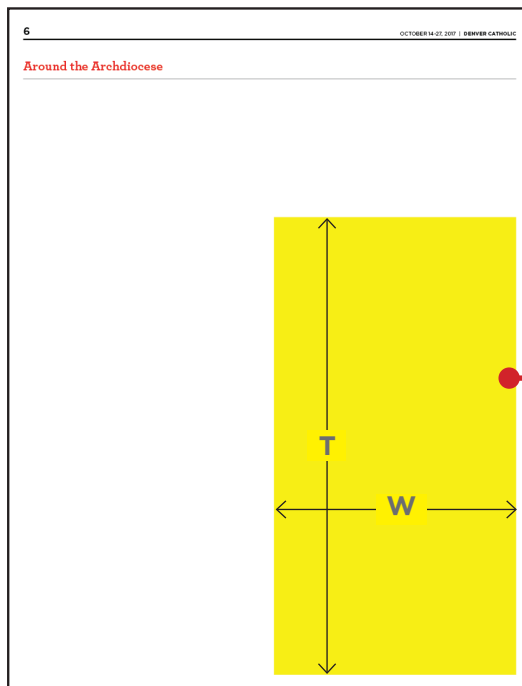

Denver Catholic

ADVERTISING Sizes & Specs

FRONT PAGE BANNERS

Top Banner
9.5 x 1.6667 in
W T

Bottom Banner
5.4722 x 2.8333 in
W T

1/16 PAGE

1/16
4.6667 x 1.3333 in
W T

Denver Catholic

ADVERTISING Sizes & Specs

1/8 PAGE

1/8 Standard
4.6667 x 2.8333 in
W T

1/8 Strip
9.5 x 1.3333 in
W T

1/4 PAGE

1/4 Standard
4.6667 x 5.8333 in
W T

1/4 Strip
9.5 x 2.8333 in
W T

Denver Catholic

ADVERTISING Sizes & Specs

1/6 PAGE

1/6
4.6667 x 4.3333 in
W T

1/3 PAGE

1/3
4.6667 x 8.8333 in
W T

Denver Catholic

ADVERTISING Sizes & Specs

1/2 PAGE