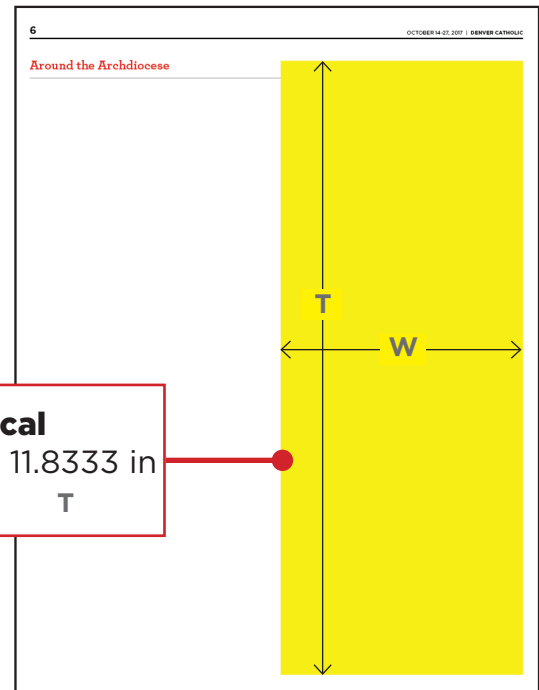

Denver Catholic

ADVERTISING Sizes & Specs

FRONT PAGE BANNERS

Top Banner
9.5 x 1.6667 in
W T

Bottom Banner
5.4722 x 2.8333 in
W T

1/16 PAGE

1/16
4.6667 x 1.3333 in
W T

Denver Catholic

ADVERTISING Sizes & Specs

1/8 PAGE

1/8 Standard
4.6667 x 2.8333 in
W T

1/8 Strip
9.5 x 1.3333 in
W T

1/4 PAGE

1/4 Standard
4.6667 x 5.8333 in
W T

1/4 Strip
9.5 x 2.8333 in
W T

Denver Catholic

ADVERTISING Sizes & Specs

1/6 PAGE

1/6
4.6667 x 4.3333 in
W T

1/3 PAGE

1/3
4.6667 x 8.8333 in
W T

Denver Catholic

ADVERTISING Sizes & Specs

1/2 PAGE