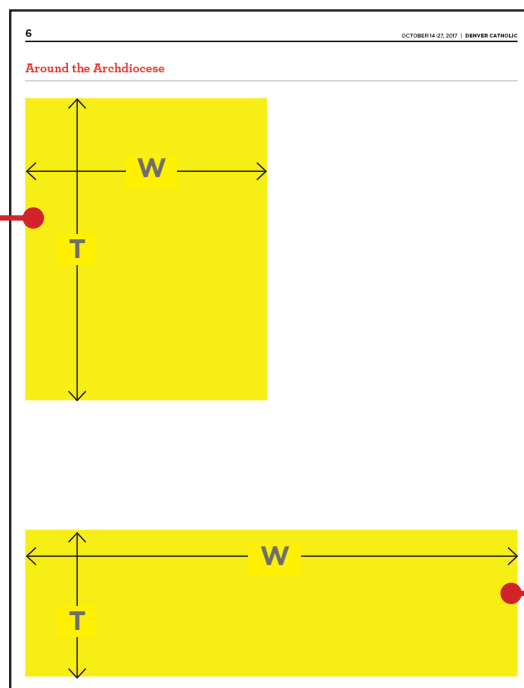

Denver Catholic

ADVERTISING Sizes & Specs

FRONT PAGE BANNERS

Top Banner
9.5 x 1.6667 in
W T

Bottom Banner
5.4722 x 2.8333 in
W T

1/16 PAGE

1/16
4.6667 x 1.3333 in
W T

Denver Catholic

ADVERTISING Sizes & Specs

1/8 PAGE

1/8 Standard
4.6667 x 2.8333 in
W T

1/8 Strip
9.5 x 1.3333 in
W T

1/4 PAGE

1/4 Standard
4.6667 x 5.8333 in
W T

1/4 Strip
9.5 x 2.8333 in
W T

Denver Catholic

ADVERTISING Sizes & Specs

1/6 PAGE

1/6
4.6667 x 4.3333 in
W T

1/3 PAGE

1/3
4.6667 x 8.8333 in
W T

Denver Catholic

ADVERTISING Sizes & Specs

1/2 PAGE